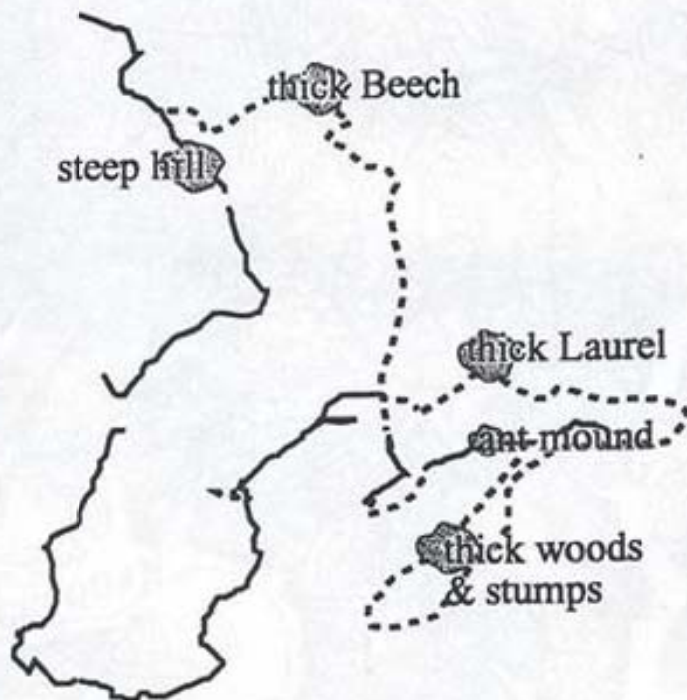

Northern Virginia Regional Park Authority

Fountainhead Trail

Planning Map

New Trail

Existing
Constructed Trail

by: larry camp

Actual trail route may be mapped upon completion of trail construction